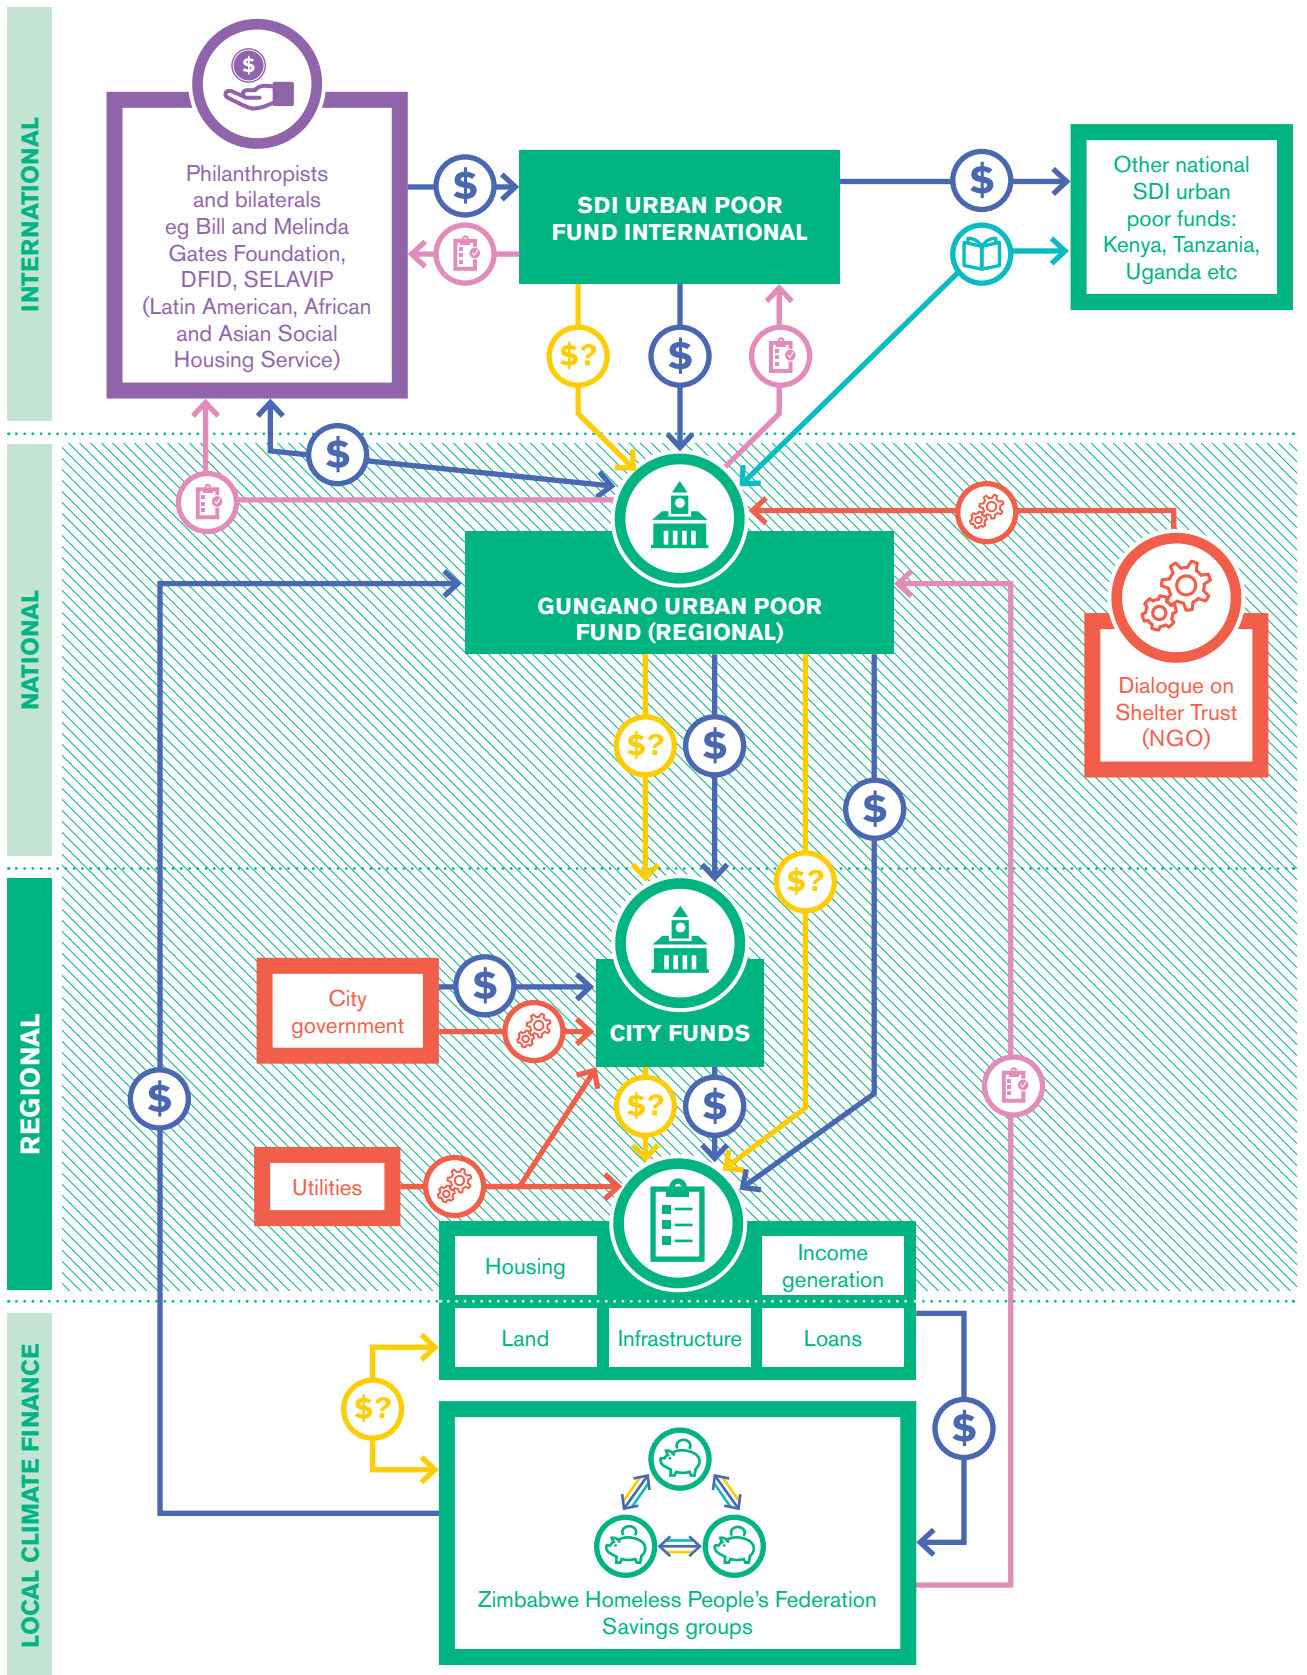

GUNGANO URBAN POOR FUND (SDI)

- Money flows
- Reporting
- Decisions on investment
- Technical support
- Local knowledge exchange
- Fund
- Savings group
- Level where aggregation occurs